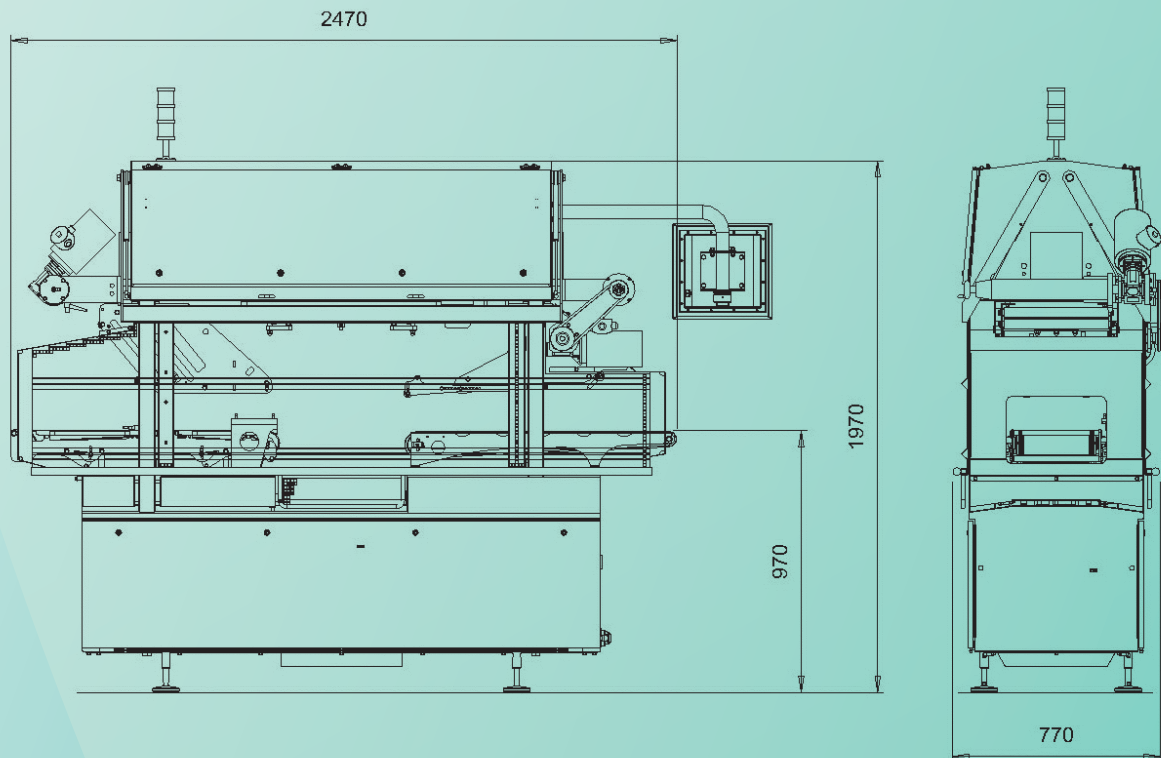

G. MONDINI S.p.A.
DOSATRICI - CONFEZIONATRICI AUTOMATICHE

340
TRAVE

RELIABLE

CONSISTENT

COMMITTED

a step ahead
a step ahead

Multiple packaging technologies available on single traysealing platform

Chick in

Rigid Dom Lid

Breakable Single Packs

Skin For Frozen

Shallow Pack

Blow Moulded Tubs

Mirabella

Stretch Seal

Map

Skin

Valve

Skin Super Protruding